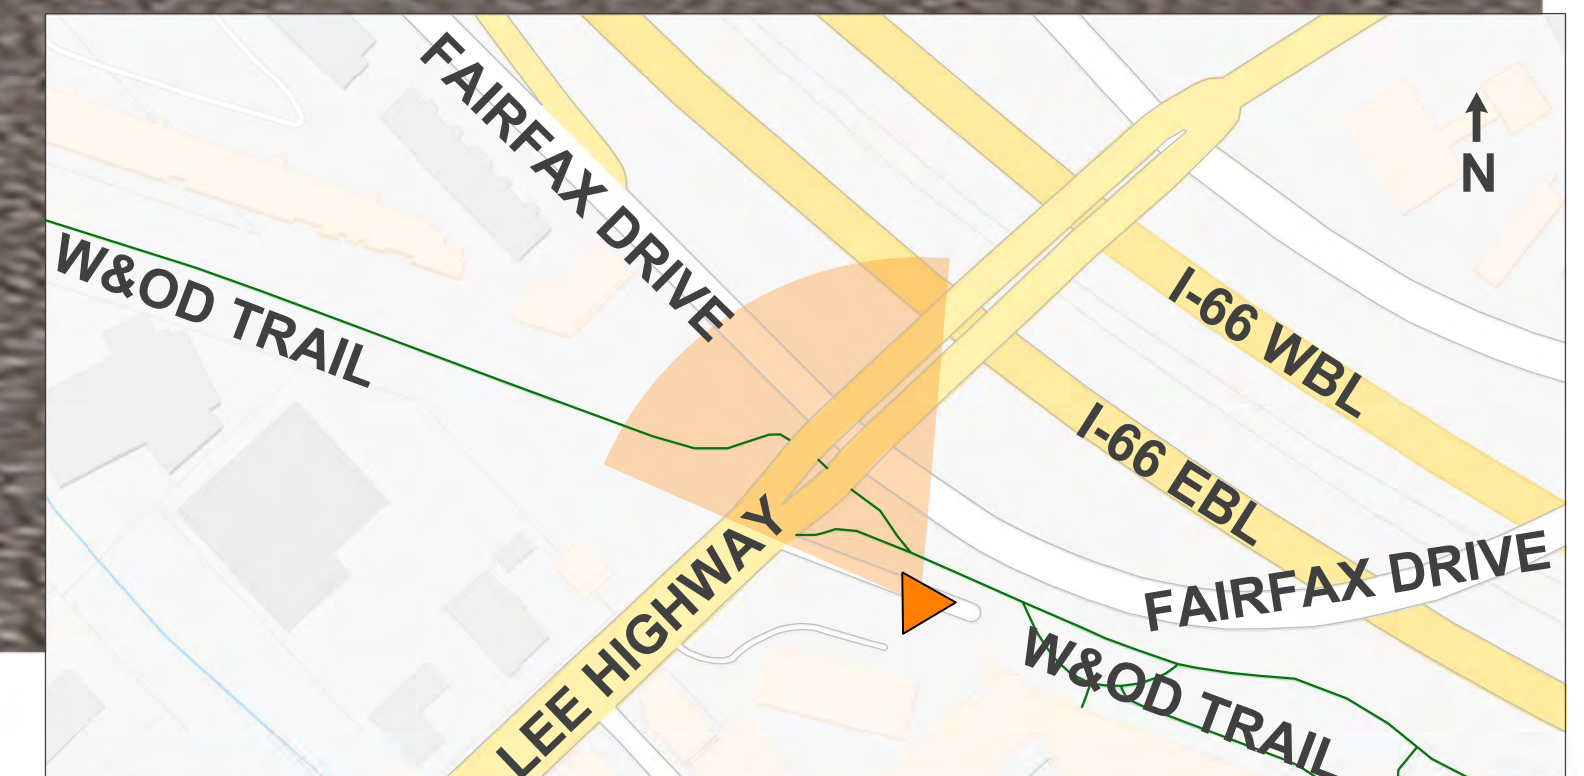

# W&OD TRAIL BRIDGE OVER LEE HIGHWAY • LOOKING WEST FROM FAIRFAX DRIVE FIRE LANE •

RENDERING ONLY

TRANSFORM66.ORG