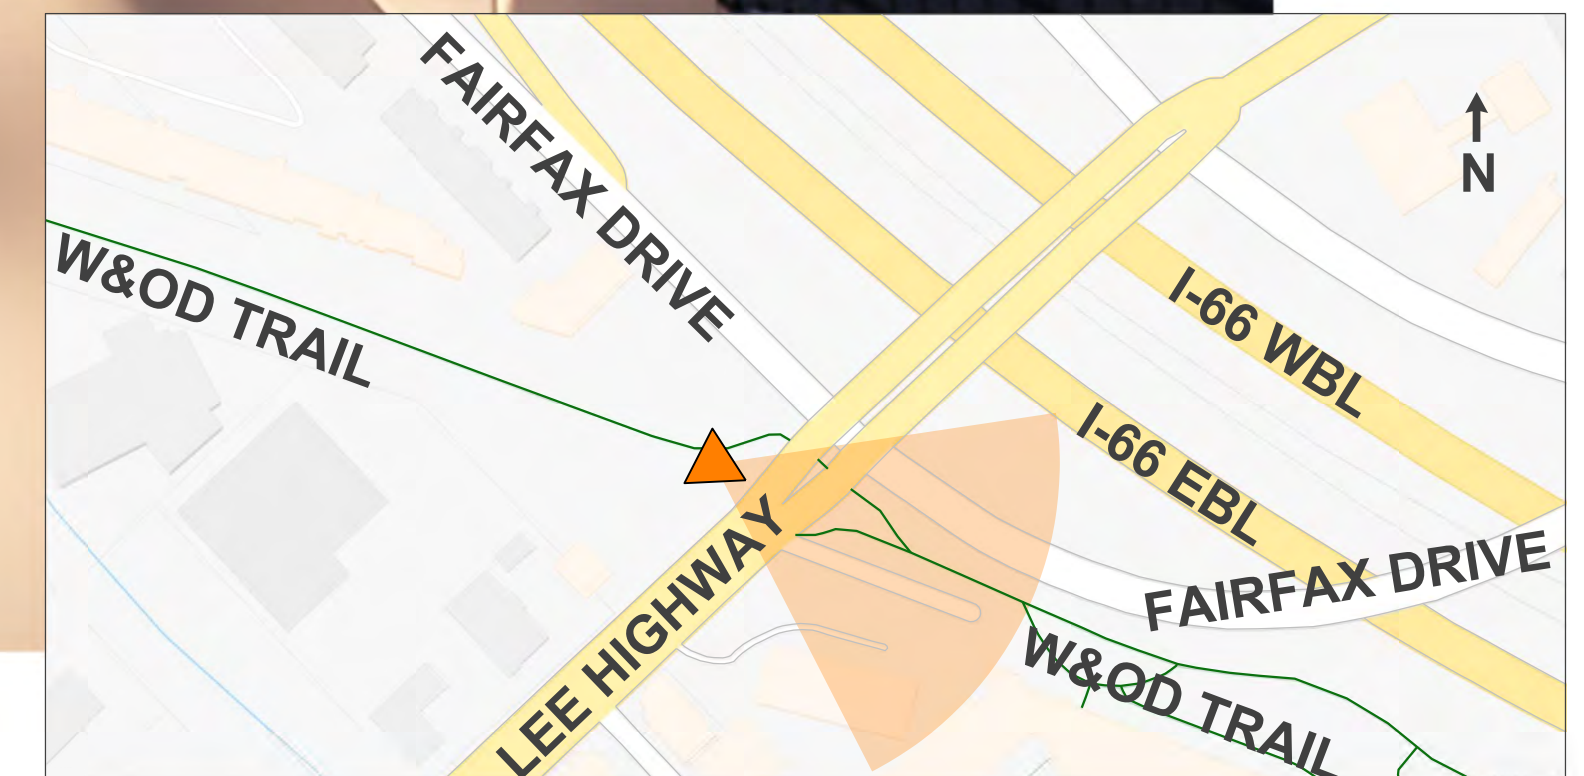

W&OD TRAIL BRIDGE OVER LEE HIGHWAY • EASTBOUND DECK VIEW AT DUSK •

RENDERING ONLY

TRANSFORM66.ORG